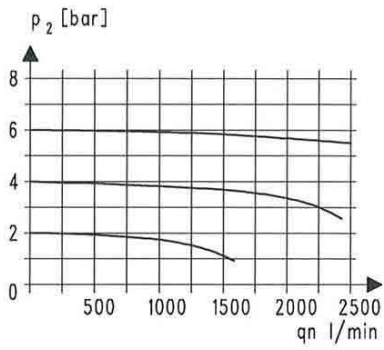

Ball valve

»multifix« series

Art. No. K 11 and K 12 – Ident No. 100611 and 100612

flow characteristics

accessories

mounting bracket

type: ZW 11