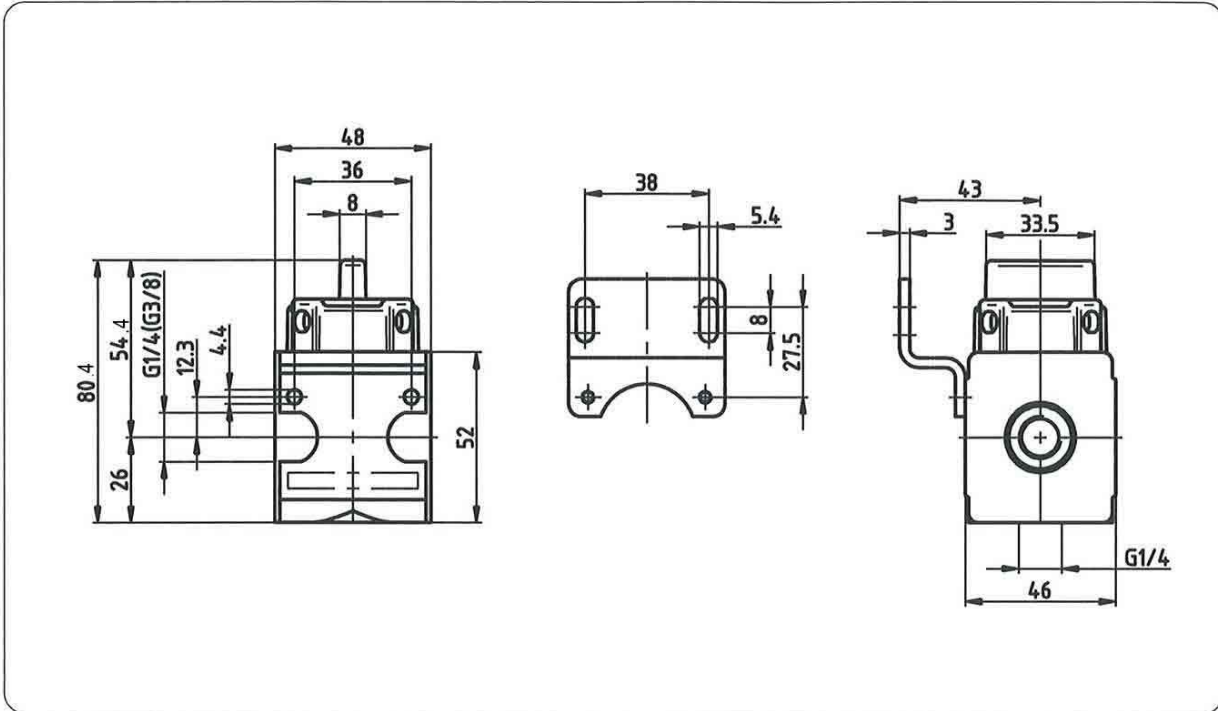

Ball valve

»multifix« series

Art. No. K 11 and K 12 – Ident No. 100611 and 100612

flow characteristics

accessories

mounting bracket

type: ZW 11